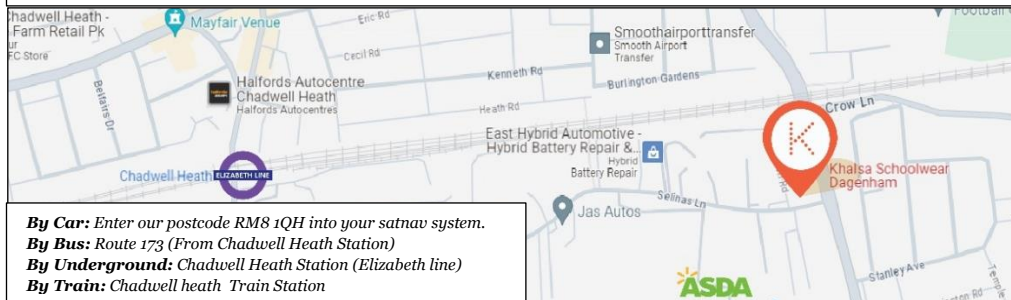

SHOP IN-STORE

Unit 1, Cromwell Centre, Selinas Ln, Dagenham RM8 1QH

We encourage parents to take advantage of the school pop up shop but, if necessary to visit us online or in-store EARLY in the summer to avoid the back-to-school rush.

By Car: Enter our postcode RM8 1QH into your satnav system.

By Bus: Route 173 (From Chadwell Heath Station)

By Underground: Chadwell Heath Station (Elizabeth line)

By Train: Chadwell Heath Train Station

UNIFORM